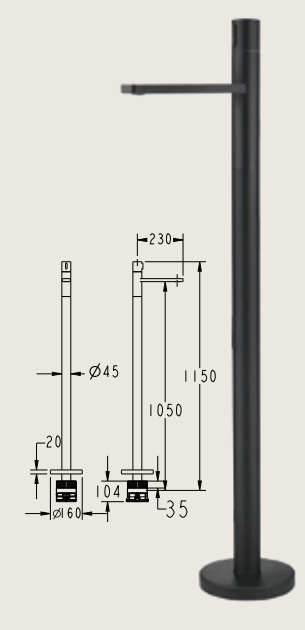

24009-1 HS

Floor-Mounted Basin Faucet
落地式面盆龙头
Surface mounted concealed optional
Matte black
明装 / 暗装可选配
哑黑