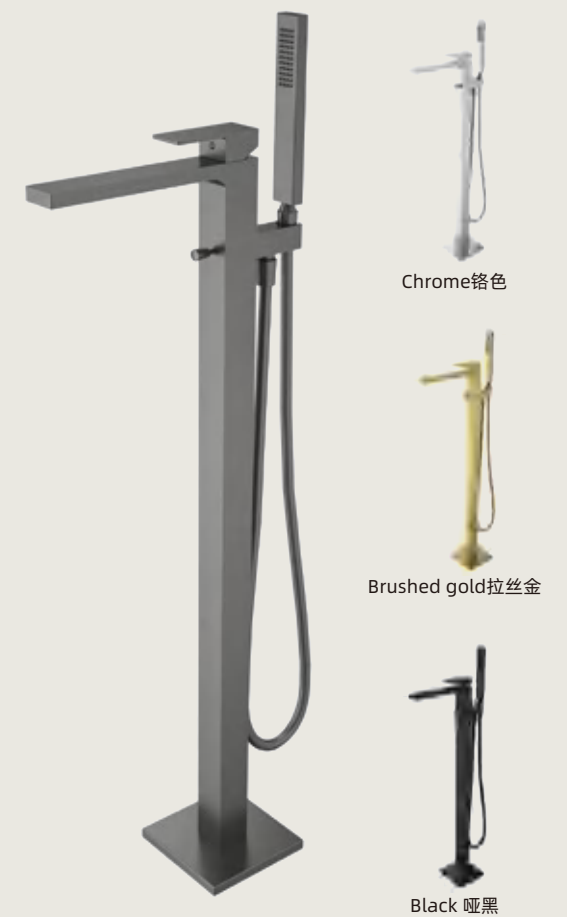

4008

Cabinet Material: Solid Wood

Cabinet:40*30*90cm

Mirror:40*80cm

1. Ceramic Basin
2. 1 drawer, metal frame legs with mirror

81028 LSJ

Bath Shower Floor Standing Mixer
落地式浴缸淋浴龙头

Concealed
Brushed gold

暗装
拉丝金

81029 QH

Bath Shower Floor Standing Mixer
落地式浴缸淋浴龙头

Surface mounted concealed optional
Gun grey

明装 / 暗装可选配
枪灰

81027 LSJ

Bath Shower Floor Standing Mixer
落地式浴缸淋浴龙头

Surface mounted concealed optional
Brushed gold

明装 / 暗装可选配
拉丝金

81030 QH

Bath Shower Floor Standing Mixer
落地式浴缸淋浴龙头

Surface mounted concealed optional
Gun grey

明装 / 暗装可选配
枪灰

Chrome 铬色

Brushed gold 拉丝金

Black 哑黑

Floor-Mounted Basin Faucet
落地式面盆龙头
Surface mounted concealed optional
Matte black
明装 / 暗装可选配
哑黑

24009 HS

Bath Shower Floor Standing Mixer
落地式浴缸淋浴龙头
Surface mounted concealed optional
Matte black
明装 / 暗装可选配
哑黑