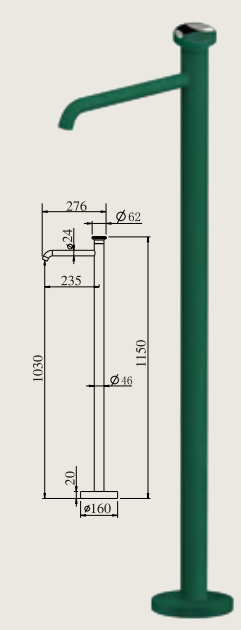

24019-1

Floor-Mounted Basin Faucet
落地式面盆龙头
Surface mounted concealed optional
Green
明装 / 暗装可选配
墨绿