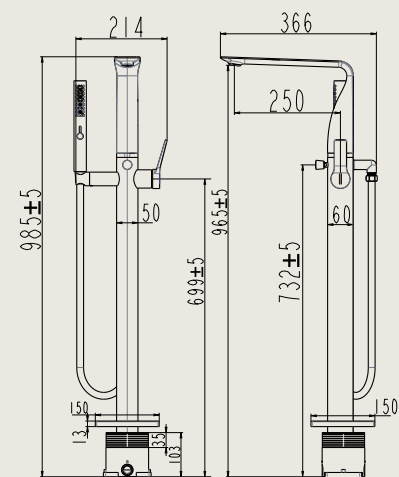

4006-S

Cabinet Material: Solid Wood
Cabinet: 60*48*84cm
Ceramic/Resin top integrated basin
Mirror: 60*50cm

1.Ceramic(Resin)basin, soft close doors with concealed hinges, antique pewter hardware, spacious open lower shelf.

4008

Cabinet Material: Solid Wood

Cabinet:40*30*90cm

Mirror:40*80cm

1. Ceramic Basin
2. 1 drawer, metal frame legs with mirror

81028 LSJ

Bath Shower Floor Standing Mixer
落地式浴缸淋浴龙头

Concealed
Brushed gold