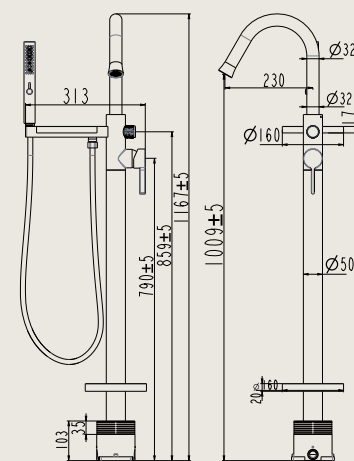

4008

Cabinet Material: Solid Wood

Cabinet:40*30*90cm

Mirror:40*80cm

1. Ceramic Basin
2. 1 drawer, metal frame legs with mirror

81028 LSJ

Bath Shower Floor Standing Mixer
落地式浴缸淋浴龙头

Concealed
Brushed gold

暗装
拉丝金

81029 QH

Bath Shower Floor Standing Mixer
落地式浴缸淋浴龙头

Surface mounted concealed optional
Gun grey

明装 / 暗装可选配
枪灰

81027 LSJ

Bath Shower Floor Standing Mixer
落地式浴缸淋浴龙头

Surface mounted concealed optional
Brushed gold