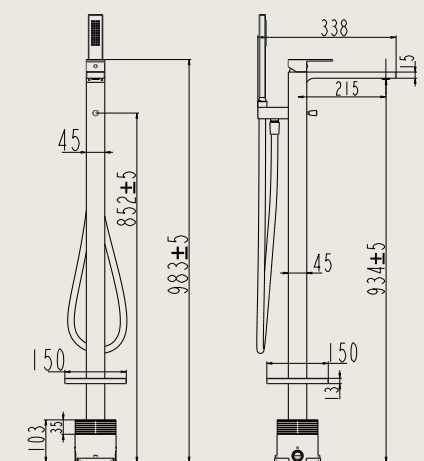

81030 QH

Bath Shower Floor Standing Mixer
落地式浴缸淋浴龙头

Surface mounted concealed optional
Gun grey

明装 / 暗装可选配
枪灰