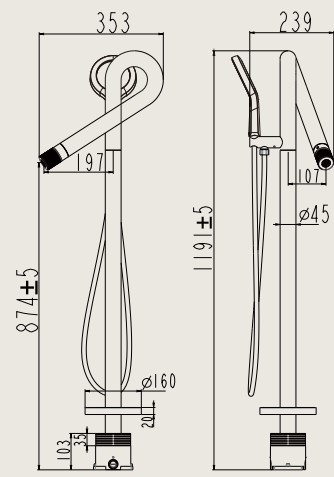

81029 QH

Bath Shower Floor Standing Mixer
落地式浴缸淋浴龙头

Surface mounted concealed optional
Gun grey

明装 / 暗装可选配
枪灰