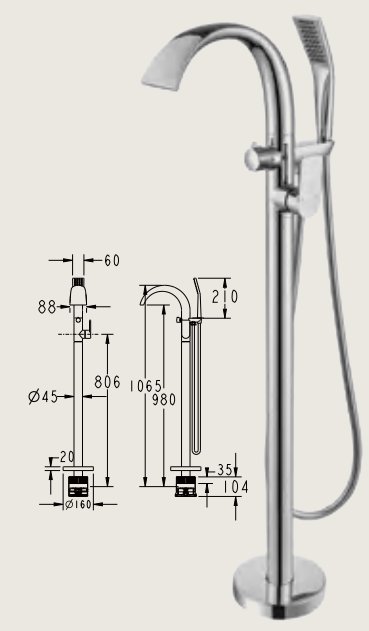

Floor-Mounted Basin Faucet
落地式面盆龙头
Surface mounted concealed optional
Matte black
明装 / 暗装可选配
哑黑

24009 HS

Bath Shower Floor Standing Mixer
落地式浴缸淋浴龙头
Surface mounted concealed optional
Matte black
明装 / 暗装可选配
哑黑

81031 QH

Bath Shower Floor Standing Mixer
落地式浴缸淋浴龙头
Surface mounted concealed optional
Gun grey
明装 / 暗装可选配
枪灰

24019

Bath Shower Floor Standing Mixer
落地式浴缸淋浴龙头
Surface mounted concealed optional
Green
明装 / 暗装可选配
墨绿

24016 HS

Bath Shower Floor Standing Mixer
落地式浴缸淋浴龙头
Surface mounted concealed optional
Matte black
明装 / 暗装可选配
哑黑

24015

Bath Shower Floor Standing Mixer
落地式浴缸淋浴龙头
Surface mounted concealed optional
Chrome
明装 / 暗装可选配
铬色