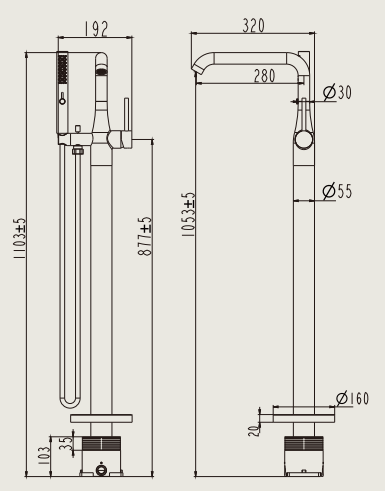

81031 QH

Bath Shower Floor Standing Mixer
落地式浴缸淋浴龙头
Surface mounted concealed optional
Gun grey
明装 / 暗装可选配
枪灰