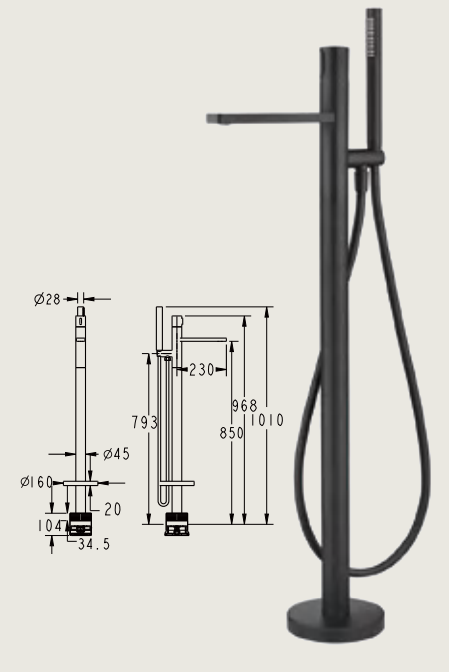

Floor-Mounted Basin Faucet
落地式面盆龙头
Surface mounted concealed optional
Matte black
明装 / 暗装可选配
哑黑

24009 HS

Bath Shower Floor Standing Mixer
落地式浴缸淋浴龙头
Surface mounted concealed optional
Matte black
明装 / 暗装可选配
哑黑