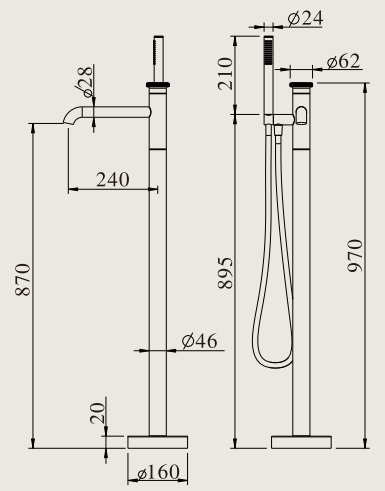

24019

Bath Shower Floor Standing Mixer
落地式浴缸淋浴龙头
Surface mounted concealed optional
Green
明装 / 暗装可选配
墨绿