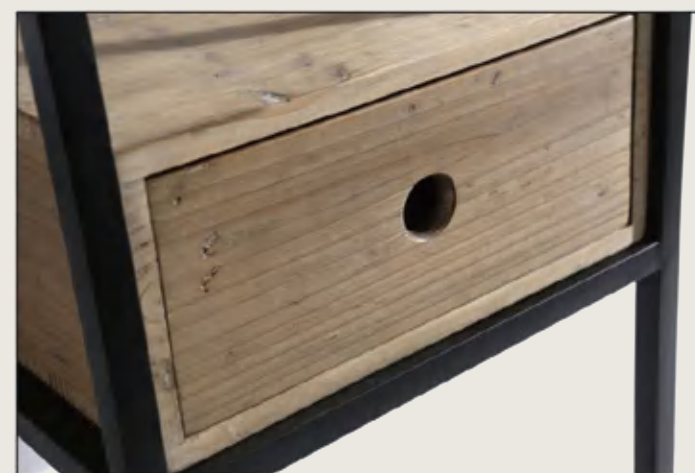

4008

Cabinet Material: Solid Wood

Cabinet:40*30*90cm

Mirror:40*80cm

1. Ceramic Basin
2. 1 drawer, metal frame legs with mirror